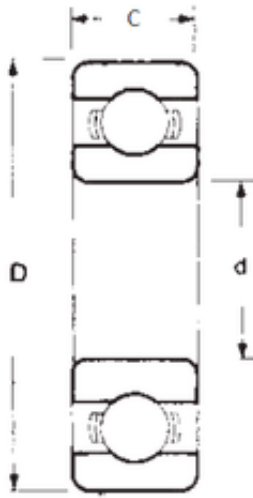

Xili Bearing Co., Ltd

25 mm x 37 mm x 7 mm FBJ 6805 deep groove ball bearings

Bearing No. 6805

Size	25x37x7 mm
Bore Diameter	25 mm
Outer Diameter	37 mm
Width	7 mm
d	25 mm
D	37 mm
B	7 mm
C	7 mm
Weight	0,022 Kg
Basic dynamic load rating (C)	4,36 kN
Basic static load rating (C0)	2,6 kN
(Grease) Lubrication Speed	18000 r/min

6805 Bearing 2D drawings and 3D CAD models