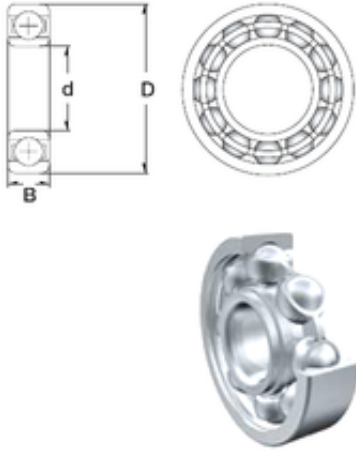

Xili Bearing Co., Ltd

6 mm x 15 mm x 5 mm ZEN 696W5 deep groove ball bearings

Bearing No. 696W5

Size	6x15x5 mm
Bore Diameter	6 mm
Outer Diameter	15 mm
Width	5 mm
d	6 mm
D	15 mm
B	5 mm
C	5 mm
Basic dynamic load rating (C)	1,34 kN
Basic static load rating (C0)	0,523 kN
(Grease) Lubrication Speed	40000 r/min

696W5 Bearing 2D drawings and 3D CAD models