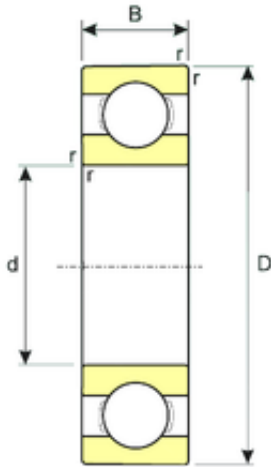

Xili Bearing Co., Ltd

80 mm x 100 mm x 10 mm ISB SS 61816 deep groove ball bearings

Bearing No. SS 61816

Size	80x100x10 mm
Bore Diameter	80 mm
Outer Diameter	100 mm
Width	10 mm
d	80 mm
D	100 mm
B	10 mm
C	10 mm
Basic dynamic load rating (C)	12,446 kN
Basic static load rating (C0)	13,034 kN
(Grease) Lubrication Speed	5112 r/min
(Oil) Lubrication Speed	6390 r/min

SS 61816 Bearing 2D drawings and 3D CAD models