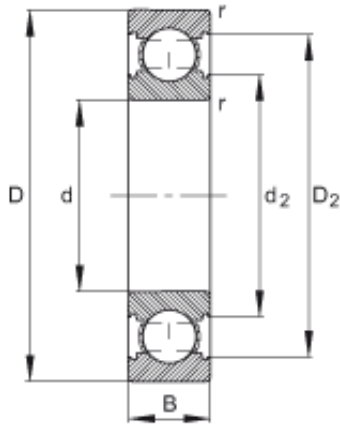

Xili Bearing Co., Ltd

25 mm x 52 mm x 15 mm FAG 6205-C deep groove ball bearings

Bearing No. 6205-C

Size	25x52x15 mm
Bore Diameter	25 mm
Outer Diameter	52 mm
Width	15 mm
d	25 mm
D	52 mm
B	15 mm
D_2	46,4 mm
$D_{a \max}$	46,4 mm
d_2	31,3 mm
$d_{a \min}$	30,6 mm
$r_{a \max}$	1 mm
r_{\min}	1 mm
m	0,129 kg / Weight
C_r	15000 N / Dynamic load rating (radial)
C_{0r}	7800 N / Static load rating (radial)
n_G	21600 1/min / Limiting speed
n_B	16000 1/min / Reference speed

6205-C Bearing 2D drawings and 3D CAD models