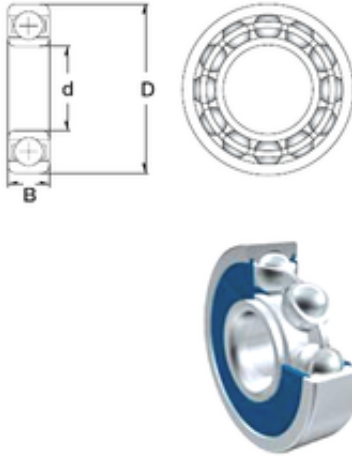

# Xili Bearing Co., Ltd

15 mm x 32 mm x 8 mm ZEN S16002-2RS deep groove ball bearings

Bearing No. S16002-2RS

Size	15x32x8 mm
Bore Diameter	15 mm
Outer Diameter	32 mm
Width	8 mm
d	15 mm
D	32 mm
B	8 mm
C	8 mm

S16002-2RS Bearing 2D drawings and 3D CAD models