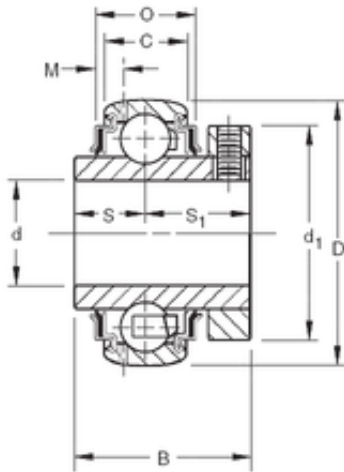

Xili Bearing Co., Ltd

74,6125 mm x 130 mm x 70,64 mm Timken GC1215KRRB deep groove ball bearings

Bearing No. GC1215KRRB

Size	74.6125x130x70.64 mm
Bore Diameter	74,6125 mm
Outer Diameter	130 mm
Width	70,64 mm
d	74,6125 mm
D	130 mm
B	70,64 mm
C	29 mm
S1	43,7 mm
O	38,25 mm
d1	114,3 mm
M	5,59 mm
S	27 mm
Thread (G)	M10x1,5
Weight	2,64 Kg
Basic dynamic load rating (C)	69500 kN

GC1215KRRB Bearing 2D drawings and 3D CAD models