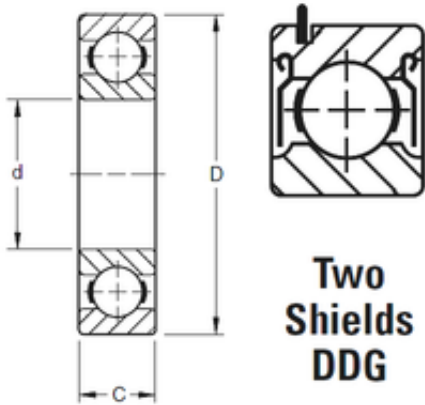

## Xili Bearing Co., Ltd

45 mm x 75 mm x 16 mm Timken 9109KDDG  
deep groove ball bearings

Bearing No. 9109KDDG

Size	45x75x16 mm
Bore Diameter	45 mm
Outer Diameter	75 mm
Width	16 mm
d	45 mm
D	75 mm
B	16 mm
C	16 mm
Weight	0,249 Kg
Basic dynamic load rating (C)	24 kN

9109KDDG Bearing 2D drawings and 3D CAD models