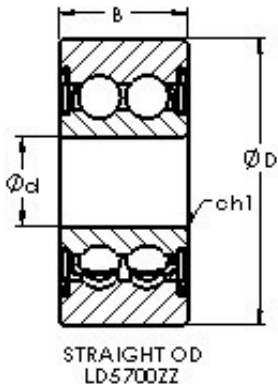

Xili Bearing Co., Ltd

LD5706ZZ Bearing 2D drawings and 3D CAD models

AST LD5706ZZ deep groove ball bearings

Bearing No. LD5706ZZ

Size	30x72x23.8 mm
Bore Diameter	30 mm
Outer Diameter	72 mm
Width	23,8 mm
Bearing Type	Double row, straight OD, shielded
Bore Dia (d)	30.0000
Outer Dia (D)	72.0000
Width (B)	23.8000
Dynamic Load Rating (Cr)	24,027
Static Load Rating (Cor)	17,456
Max Speed (Grease) (X1000 RPM)	6,000
Max. shaft corner radius, or 45 deg. chamfer (ch1)	1.500
Weight (g)	510.00