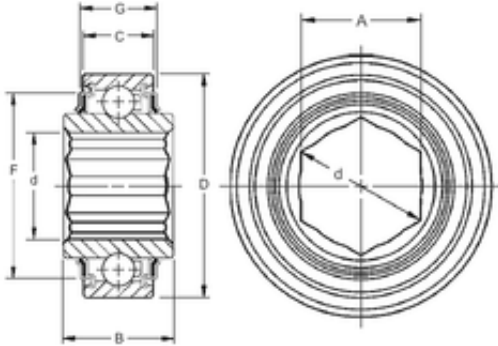

## Xili Bearing Co., Ltd

29,31 mm x 62 mm x 24 mm Timken 206KPP3  
deep groove ball bearings

Bearing No. 206KPP3

Size	29.31x62x24 mm
Bore Diameter	29,31 mm
Outer Diameter	62 mm
Width	24 mm
d	29,31 mm
D	62 mm
B	24 mm
C	16 mm
A	25,43 mm
F	52,07 mm
G	19,56 mm
Weight	0,345 Kg
Basic dynamic load rating (C)	21,6 kN

206KPP3 Bearing 2D drawings and 3D CAD models