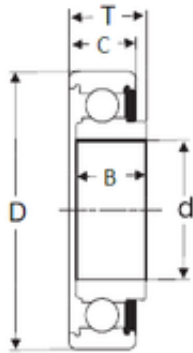

Xili Bearing Co., Ltd

with one seal

45 mm x 100 mm x 30 mm SIGMA 8609 deep groove ball bearings

Bearing No. 8609

Size	45x100x30 mm
Bore Diameter	45 mm
Outer Diameter	100 mm
Width	30 mm
d	45 mm
D	100 mm
T	30 mm
B	30 mm
C	25 mm

8609 Bearing 2D drawings and 3D CAD models