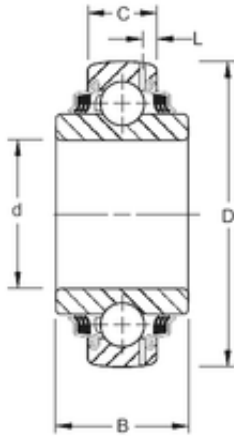

Xili Bearing Co., Ltd

ROUND BORE

45,34 mm x 100 mm x 33,34 mm Timken
GW211PPB13 deep groove ball bearings

Bearing No. GW211PPB13

Size	45.34x100x33.34 mm
Bore Diameter	45,34 mm
Outer Diameter	100 mm
Width	33,34 mm
d	45,34 mm
D	100 mm
B	33,34 mm
C	25 mm
Weight	0,916 Kg
Basic dynamic load rating (C)	48,8 kN

GW211PPB13 Bearing 2D drawings and 3D CAD models