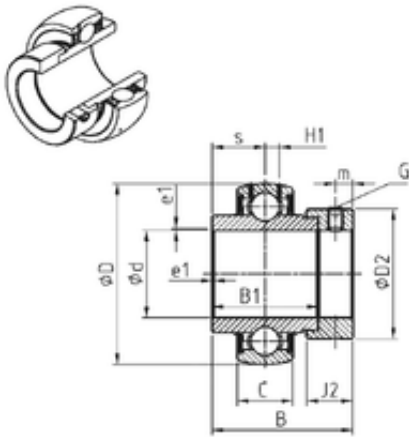

Xili Bearing Co., Ltd

75 mm x 130 mm x 92,1 mm SNR EX215G2 deep groove ball bearings

Bearing No. EX215G2

Size	75x130x92.1 mm
Bore Diameter	75 mm
Outer Diameter	130 mm
Width	92,1 mm
d	75 mm
D	130 mm
B	92,1 mm
B1	74,6 mm
C	30 mm
e	2 mm
a	5 mm
m	8,5 mm
s	37,3 mm
D2	102 mm
H1	9 mm
Thread (G)	M10x1,25
J2	23,9 mm
Weight	2,84 Kg
Basic dynamic load rating (C)	66 kN

EX215G2 Bearing 2D drawings and 3D CAD models