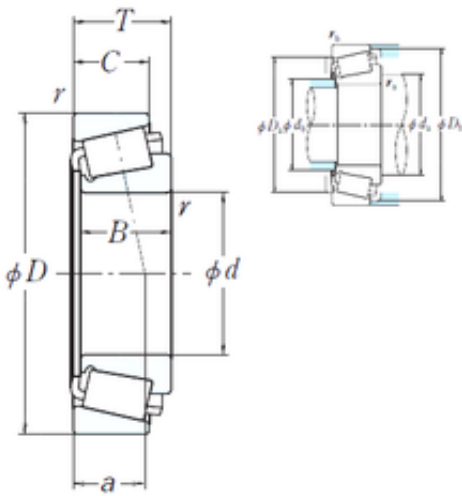

# Xili Bearing Co., Ltd

133,35 mm x 217,488 mm x 47,625 mm NSK  
74525/74856 cylindrical roller bearings

Bearing No. 74525/74856

74525/74856 Bearing 2D drawings and 3D CAD models

Size	133.35x217.488x47.625 mm
Bore Diameter	133,35 mm
Outer Diameter	217,488 mm
Width	47,625 mm
d	133,35 mm
D	217,488 mm
T	47,625 mm
B	47,625 mm
C	34,925 mm
R	3,5 mm
r	3,3 mm
a	48,4 mm
Da	196 mm
db	147 mm
da	160 mm
Db	210 mm
Weight	6,57 Kg
Basic dynamic load rating (C)	287 kN
Basic static load rating (C0)	495 kN
Calculation factor (e)	0,49
Calculation factor (Y0)	0,68