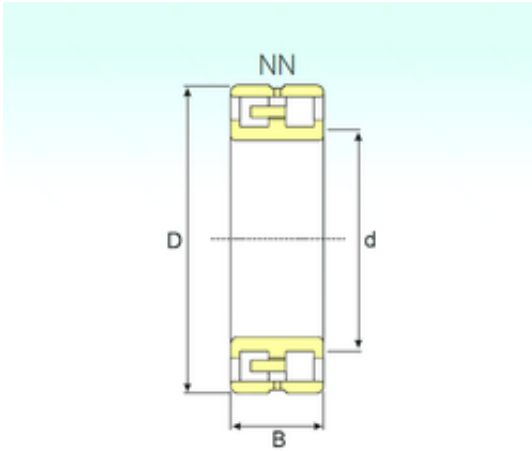

Xili Bearing Co., Ltd

340 mm x 520 mm x 133 mm ISB NN 3068 K/SPW33 cylindrical roller bearings

Bearing No. NN 3068 K/SPW33

Size	340x520x133 mm
Bore Diameter	340 mm
Outer Diameter	520 mm
Width	133 mm
d	340 mm
D	520 mm
B	133 mm
C	133 mm
Weight	94,5 Kg
Basic dynamic load rating (C)	1617 kN
Basic static load rating (C0)	3185 kN
(Grease) Lubrication Speed	1358 r/min

NN 3068 K/SPW33 Bearing 2D drawings and 3D CAD models