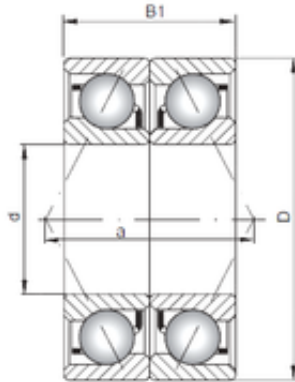

Xili Bearing Co., Ltd

ISO 71910 CDB angular contact ball bearings

Bearing No. 71910 CDB

Size	50x72x24 mm
Bore Diameter	50 mm
Outer Diameter	72 mm
Width	24 mm
d	50 mm
D	72 mm
B1	24 mm
Angle ()	15 °
a	28,3 mm

71910 CDB Bearing 2D drawings and 3D CAD models