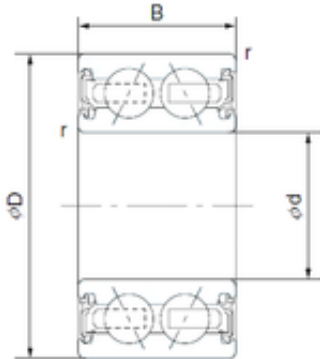

Xili Bearing Co., Ltd

35 mm x 62 mm x 28 mm CYSD 4607-5AC2RS
angular contact ball bearings

Bearing No. 4607-5AC2RS

Size	35x62x28 mm
Bore Diameter	35 mm
Outer Diameter	62 mm
Width	28 mm
d	35 mm
D	62 mm
B	28 mm
C	28 mm
Basic dynamic load rating (C)	24,5 kN

4607-5AC2RS Bearing 2D drawings and 3D CAD models