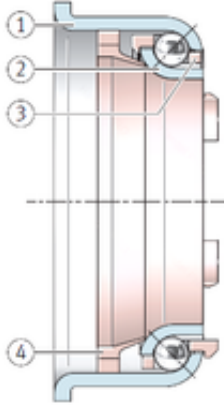

Xili Bearing Co., Ltd

INA F-223586 angular contact ball bearings

Bearing No. F-223586

Size	26x43x17.3 mm
Bore Diameter	26 mm
Outer Diameter	43 mm
Width	17,3 mm
d	26 mm
D	43 mm

F-223586 Bearing 2D drawings and 3D CAD models